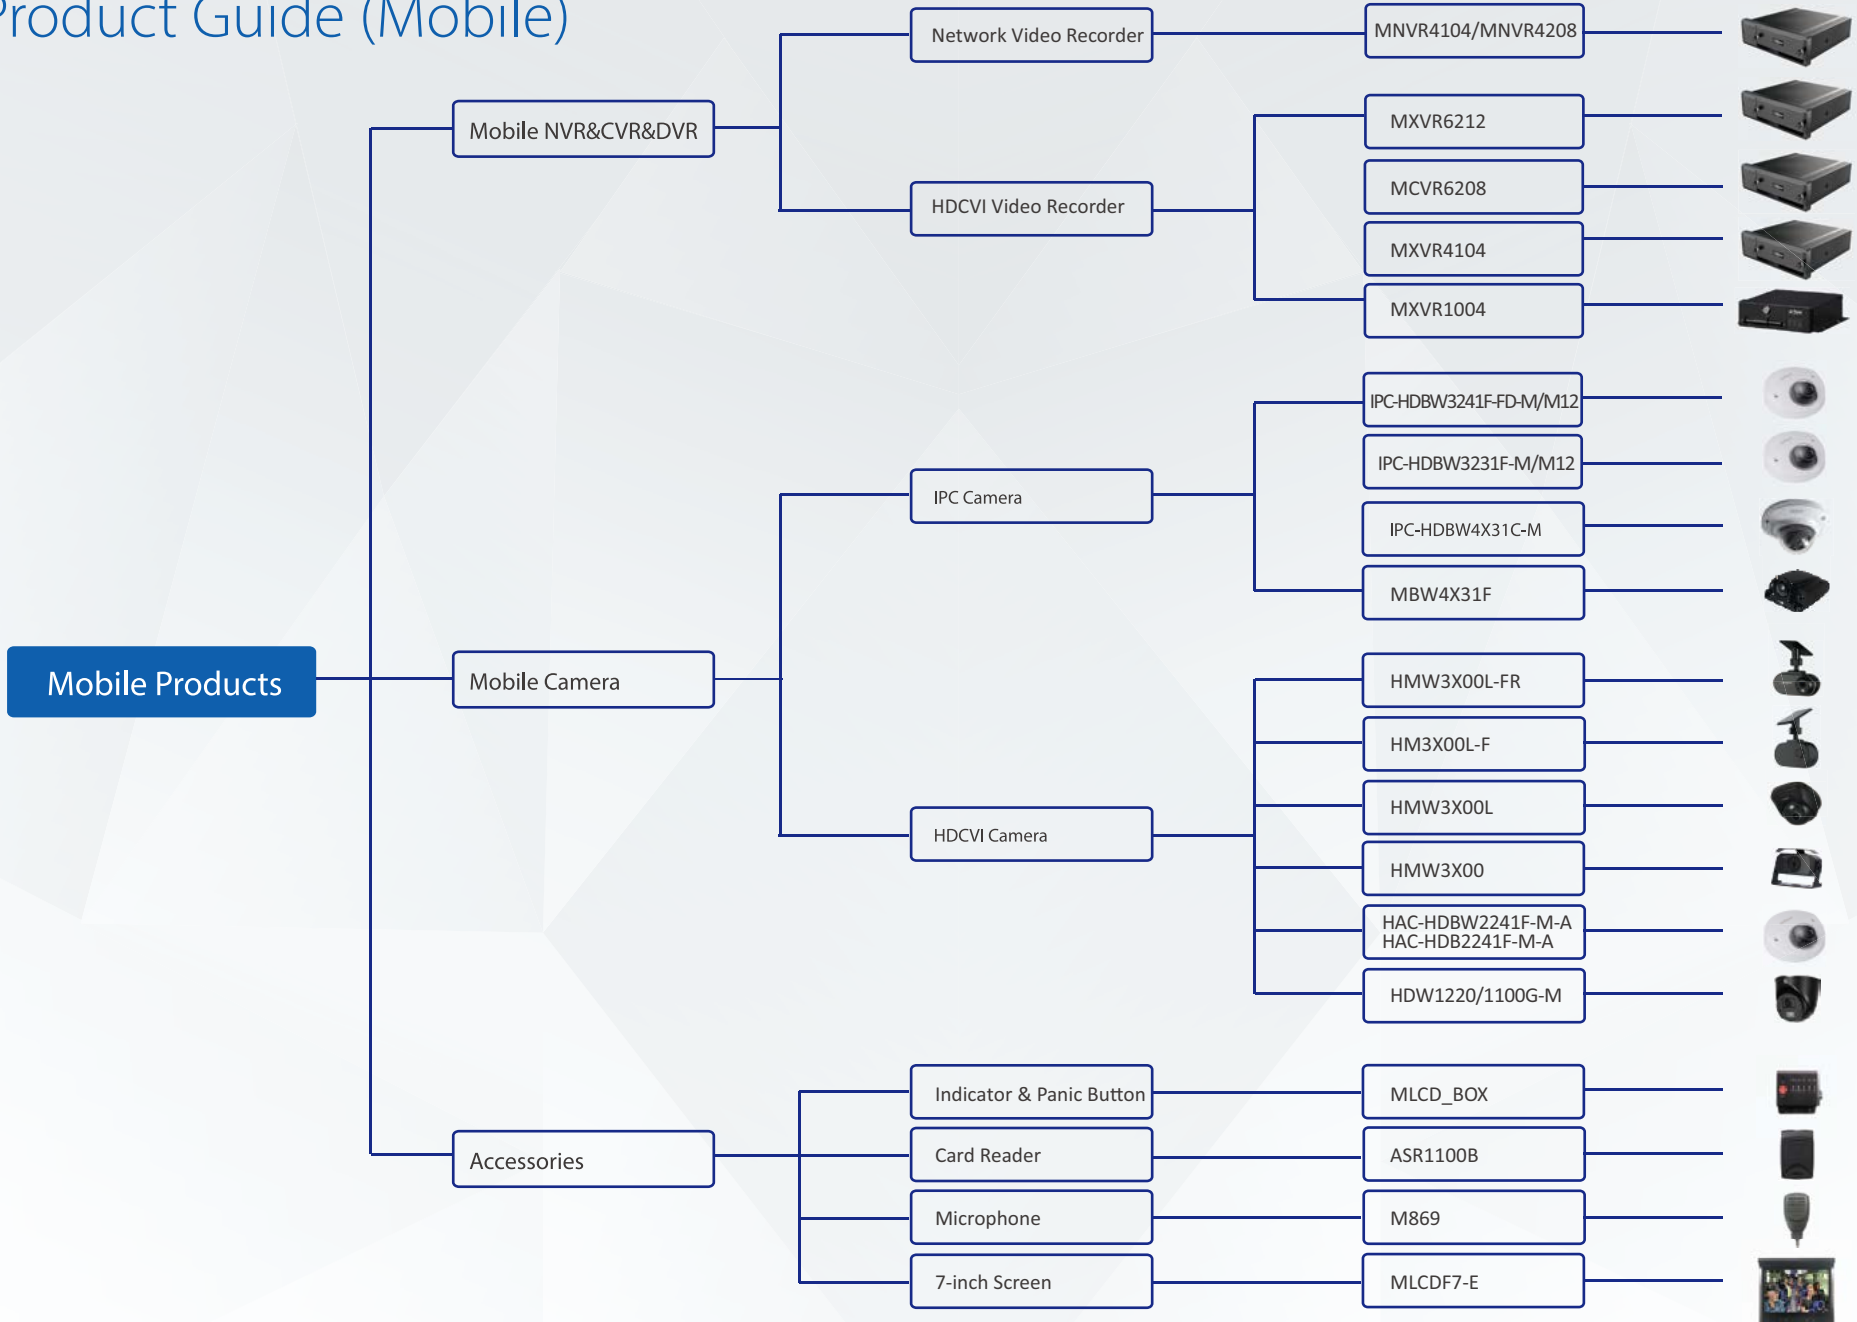

Profit Enhancement

- Advertisement income
- Automatic Wi-Fi upload

Product Guide (Mobile)

Accessories

	7-inch Screen	Microphone	Indicator & Panic Button	Card Reader	Camera Housing
Model	MLCDF7-E	M869	MLED_BOX	ASR1100B	PFA201W
					
Description	Resolution:800x480 Effective Display: 154.08x85.92(mm) Dimensions: 181.4x121.6x25.7(mm)	Sensitivity:-38dB±3dB (at1kHz,0dB-1V/pa) Frequency: 20-20KHz Impedance: 2.2KΩ 1.5V	10 LED indicator Dimension:70x50x27.5(mm)	Read format: 13.56MHz Transmission Distance: 40m Ingress Protection: IP67	Material: Aluminum Dimension: 180x125.8x85mm Weight:370g
Application	Connect with MDVR Local preview and playback	Connect with MDVR Talk with platform	Connect with MDVR Display working status	Connect with MDVR Obtain card information	Protect camera Support IP6K9K

Mobile System Management Platform

Mobile Center
Digital Surveillance System
Professional mobile platform

Model		Mobile Center
Device Access	Supported Device	MDVR, MCVR,NVR, IPC, EVS, Keyboard,Cardreader,Video wall Controller
	Add Device Method	IP/Domain, SN, DDNS
	Device	400 IP, 1600 channel
User	User	100 online users and unlimited users
Live & Map	Video Display Split	1/4/9/16
	Max. vehicles on the map	150
	Max. E-fence of each kind	100
Playback	Video Display Split	1/4/6/8/9/16/25/36/64
	Feature	E-PTZ, Audio, Speed 1/8x~8x
TV Wall	Video Display Split	1/4/9/16/25/32/64
	Feature	Live view, Playback, PTZ control on the TV Wall
Other Function	E-map	Google online
	Deployment	Stand-alone, Distributed, Cascade
	Feature	Support google e-map for vehicles Support E-Fence function for different area (forbidden--arrive/departure area and etc.) Support Vehicles Monitoring function Support various vehicles reports
Minimum System Requirements	OS	Windows 7 (64-bit)/Windows 10 (64-bit) / Windows Server 2008 R2 Standard/Windows Server 2012
	CPU	Intel Core i3, 64 bits 4 Core Processor
	RAM	4GB or above
	Display Resolution	1024 x768 or above