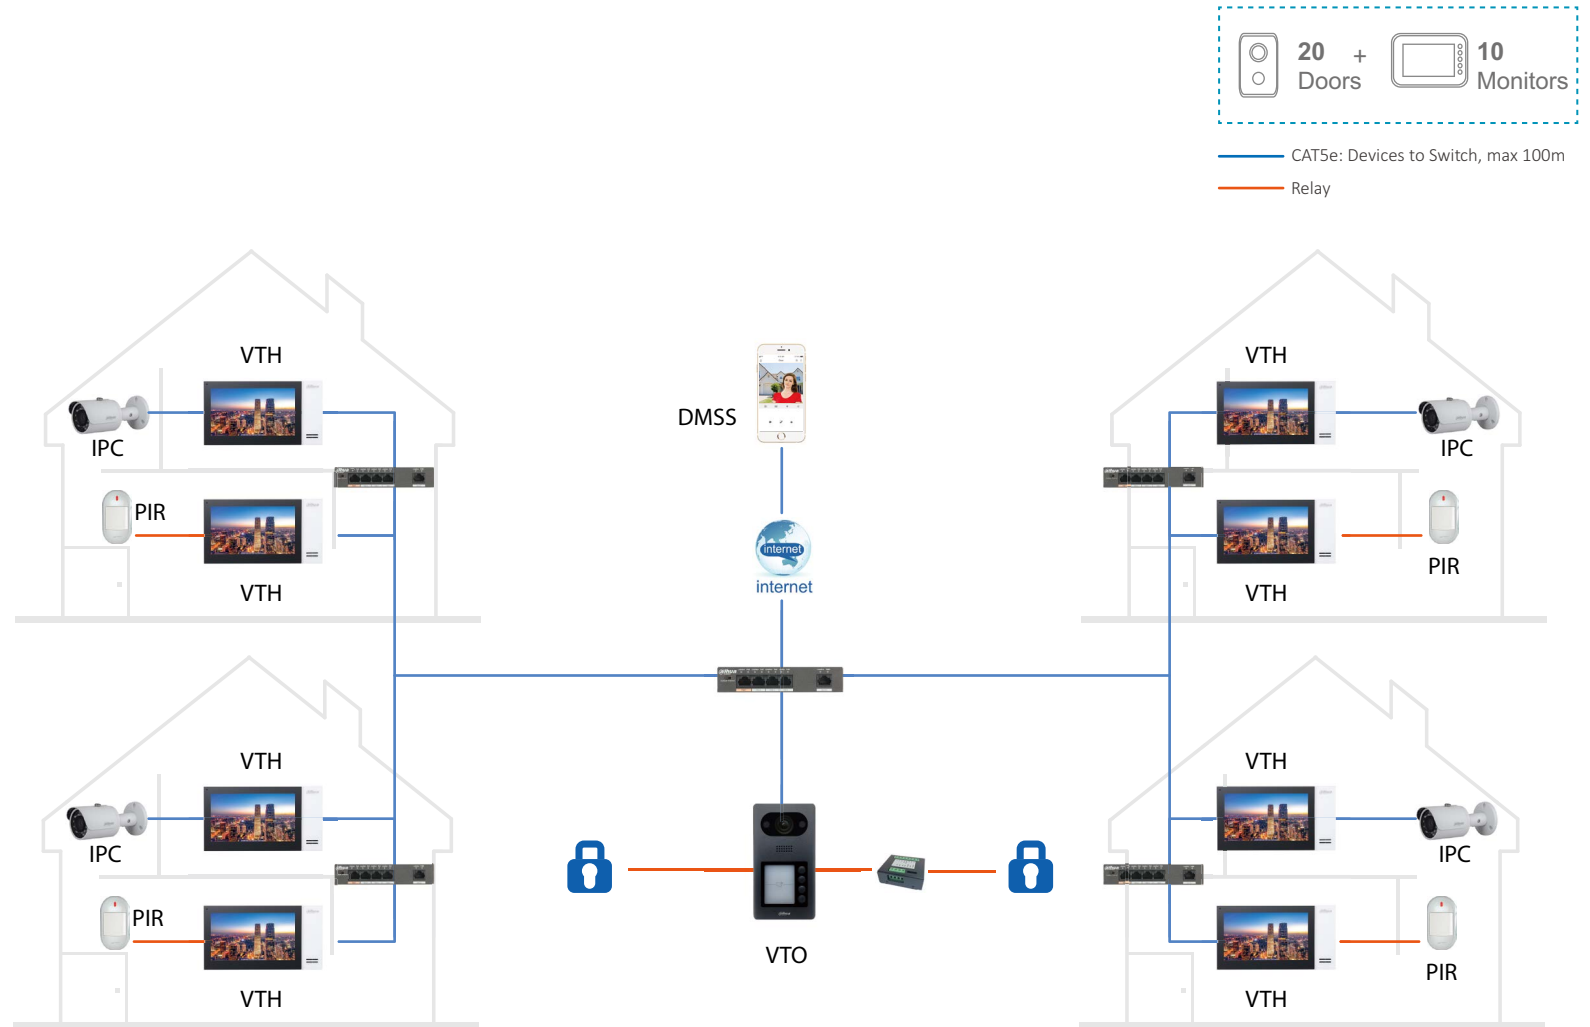

IP Indoor Monitor
7" Capacitive

— CAT5e: Devices to Switch, max 100m
 — 2-Wire: VTH to Switch, max 100m

➤ IP 2-Wire Villa Solution

This system uses two wires to transmit data signals and power. 2-wire indoor monitors access the Internet easily through a special converter. The system adapts to multiple wiring environments easily and enables all digital villa functions. Replace your existing analog villa system with the Dahua Villa Solution and create a complete IP world.

 RVV4: Devices to devices, max 50m

> Analog Villa Solution

The Analog Villa Solution provides an easy-to-install plug & play system that delivers high video quality and nearly zero video delay.

Features

Video & Audio Calls

Night Vision

Group Calls

Alarm Integration

Recommended Products

VTO2010D

Villa Door Station
2MPCamera
IP65, IK07

VTH2020DW

Indoor Monitor
7" TFT Screen

> IP Villa Solution (1/2/4-Flat)

Our IP Villa Solution comes complete with a rich set of features such as remote intercom, door control, real-time video surveillance, and notifications pushed to your mobile phone. No matter where you are, no visitors or messages will be missed.