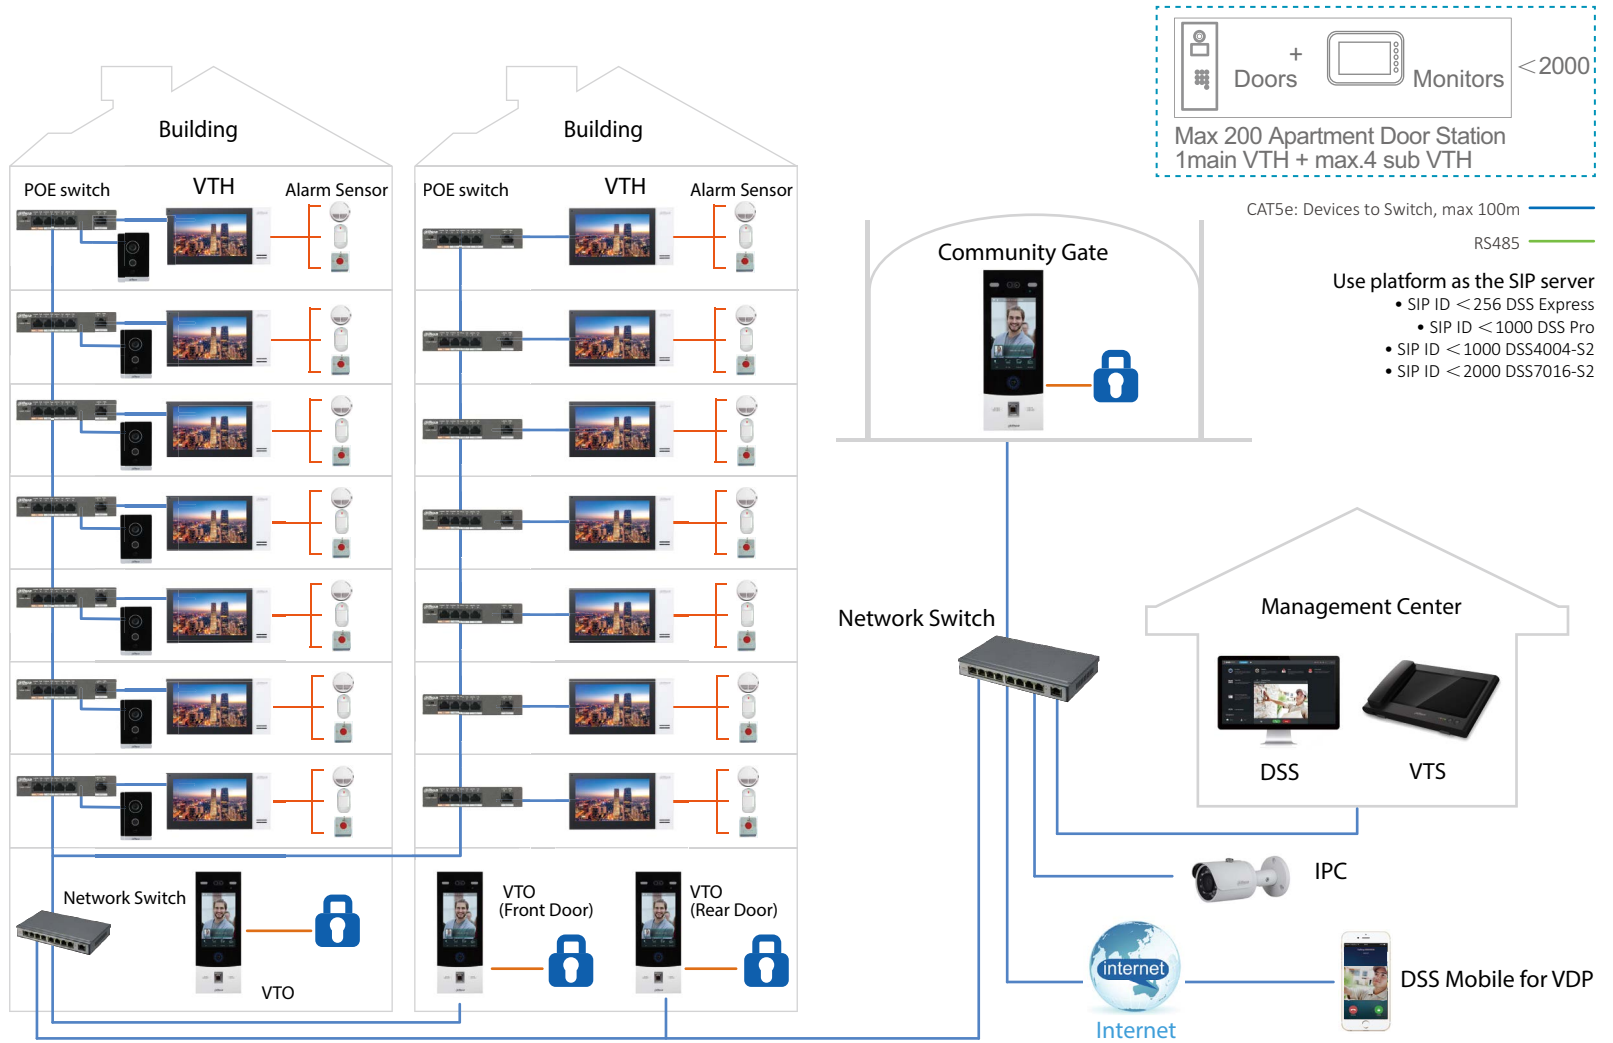

Alarm Integration

Video & Audio Messaging

IPC Surveillance

Mobile Application

VTO4202F-P
 Camera module
 2MP 160°
 IP65,IK07

VTO4202F-MS
 Display module
 3.0" STN
 IP65,IK07

VTO4202F-MB5
 Five-button module
 IP65,IK07

VTO4202F-MF
 Fingerprint module
 IP65,IK07

VTH2421FW-P
 IP Indoor Monitor
 7" Capacitive, 1024x600

➤ IP Apartment Solution

The IP Apartment Solution provides a large scale system with rich functionality such as video intercom, real-time video surveillance and intrusion detection. Various authentication methods (password, RFID card) provide maximum security. Management center calling capabilities as well as calling between residents provide a convenient environment for community management and resident convenience.

IPC Surveillance

Mobile Application

Recommended Products

VTO7541G

Unit Door Station
2MP COMS
Face & Fingerprint
IP66, IK07

VTH2421FW-P

IP Indoor Monitor
7" Capacitive, 1024x600

 **10** +  **200**
 Doors + Monitors
 (Per building)

 CAT5e: Devices to Switch, max 100m
 2-Wire: VTH to Switch, max 100m
 Switch to Switch, max 30m

> IP 2-Wire Apartment Solution

The IP 2-Wire Apartment Solution uses two wires to transmit data signals and power. 2-wire indoor monitors can access the Internet easily through a special converter. The system adapts to multiple wiring environments easily and enables all digital apartment functions. Replace your existing analog apartment system with the Dahua IP 2-Wire Apartment Solution and create a complete IP world.