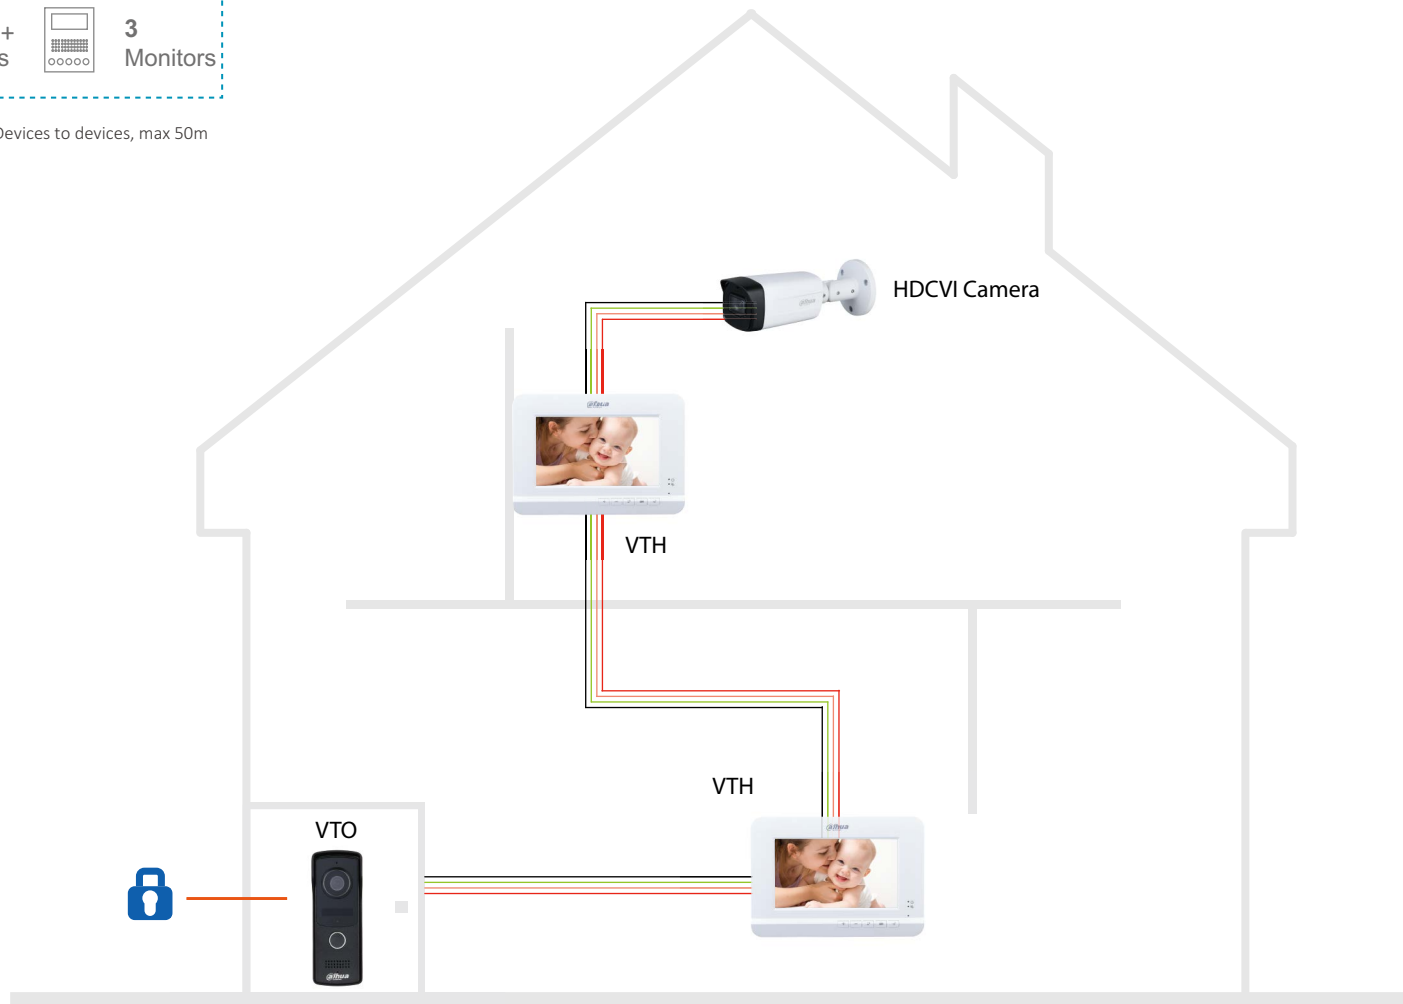

IP Indoor Monitor
7" Capacitive

— CAT5e: Devices to Switch, max 100m
 — 2-Wire: VTH to Switch, max 100m

➤ IP 2-Wire Villa Solution

This system uses two wires to transmit data signals and power. 2-wire indoor monitors access the Internet easily through a special converter. The system adapts to multiple wiring environments easily and enables all digital villa functions. Replace your existing analog villa system with the Dahua Villa Solution and create a complete IP world.

IPC Surveillance

Recommended Products

VTO2000A-2-S1

Villa Door Station
1.3MP CMOS
IP54, IK07

VTH1550CHW-2-S1

Indoor Monitor
7" Capacitive

Wi-Fi Villa Solution

The Wi-Fi Villa Solution integrates video intercom, remote control, real-time video surveillance, and intrusion detection into an all-in-one platform. Door stations, indoor monitors, alarm detectors, and smart lock work together through Wi-Fi and Dahua Airfly to create a wireless smart home system. Wi-Fi door stations can function as a doorbell and be remotely controlled with a smartphone.

Video & Audio Messaging

IPC Surveillance

Standard PoE

Recommended Products

VTO2211G-WP

Wi-Fi Villa Door Station
2MP CMOS
IP65

VTH5221D-S2

Wi-Fi Indoor Monitor
7" Capacitive, 1024x600

 RVV4: Devices to devices, max 50m

> Analog Villa Solution

The Analog Villa Solution provides an easy-to-install plug & play system that delivers high video quality and nearly zero video delay.

Features

Video & Audio Calls