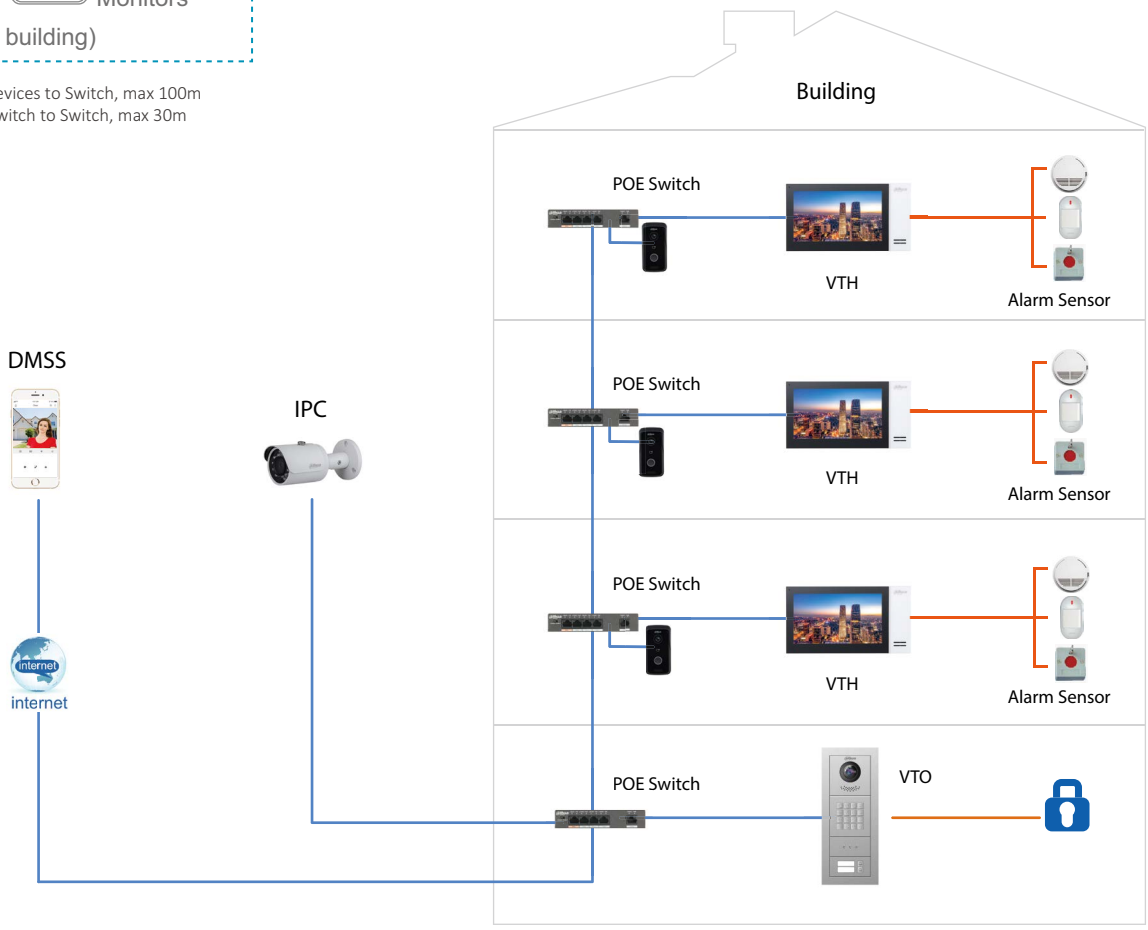

IP Indoor Monitor
7" Capacitive

— CAT5e: Devices to Switch, max 100m
 — 2-Wire: VTH to Switch, max 100m

➤ IP 2-Wire Villa Solution

This system uses two wires to transmit data signals and power. 2-wire indoor monitors access the Internet easily through a special converter. The system adapts to multiple wiring environments easily and enables all digital villa functions. Replace your existing analog villa system with the Dahua Villa Solution and create a complete IP world.

> IP Villa Solution (1/2/4-Flat)

Our IP Villa Solution comes complete with a rich set of features such as remote intercom, door control, real-time video surveillance, and notifications pushed to your mobile phone. No matter where you are, no visitors or messages will be missed.

IPC Surveillance

Mobile Application

Standard PoE

Recommended Products

VTO3211D-P1/P2/P4-S2

Villa Door Station
2MP CMOS
IP65, IK08

VTH2421FW-P

Wi-Fi Indoor Monitor
7" Capacitive,
1024x600

 **10** +  **200** (40 flats)
 Doors + Monitors
 (Per building)

— CAT5e: Devices to Switch, max 100m
 Switch to Switch, max 30m

— Relay

➤ IP Small Apartment Solution

Flexible modular design with camera, button, keyboard, reader, and fingerprint modules allows you to choose which components to use and install on 2-module, 3-module, or 9-module front panels. One-button calling enables convenient communication between visitors and residents in small apartment applications.