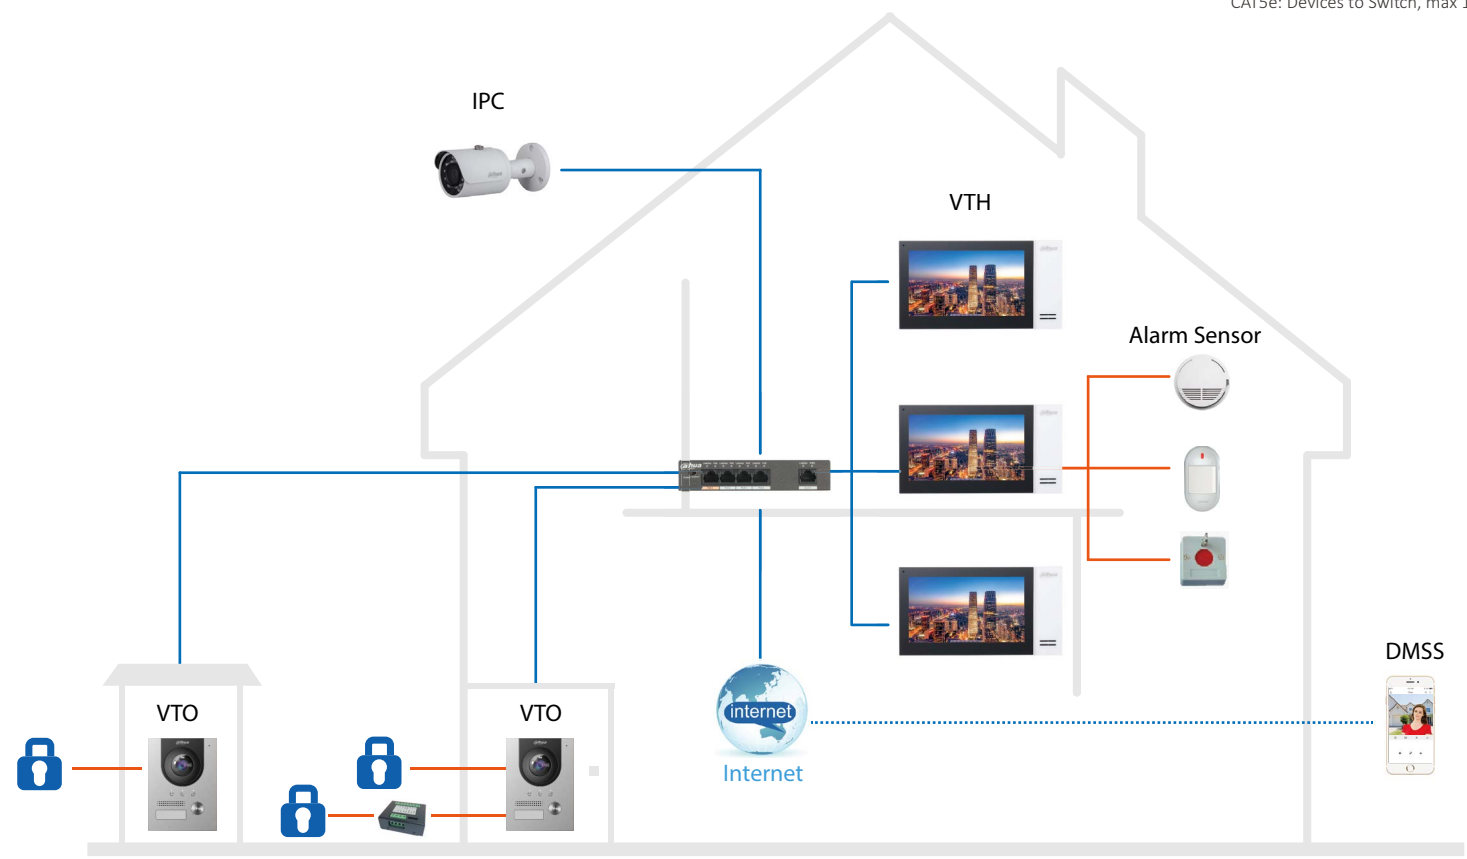

> IP Villa Solution (1-Flat)

Our IP Villa Solution comes complete with a rich set of features such as remote intercom, door control, real-time video surveillance, and notifications pushed to your mobile phone. No matter where you are, no visitors or messages will be missed.

20 + **10**
Doors + Monitors

CAT5e: Devices to Switch, max 100m
Relay

Features

Video & Audio Calls

Night Vision

Group Calls

Emergency Calls

Standard PoE

Remote Unlock

Alarm Integration

Video & Audio Messaging

IPC Surveillance

Recommended Products

VTO2202F-P

Villa Door Station
2MP CMOS, 160°
IP65, IK07

VTH2421FW-P

IP Indoor Monitor
7" Capacitive