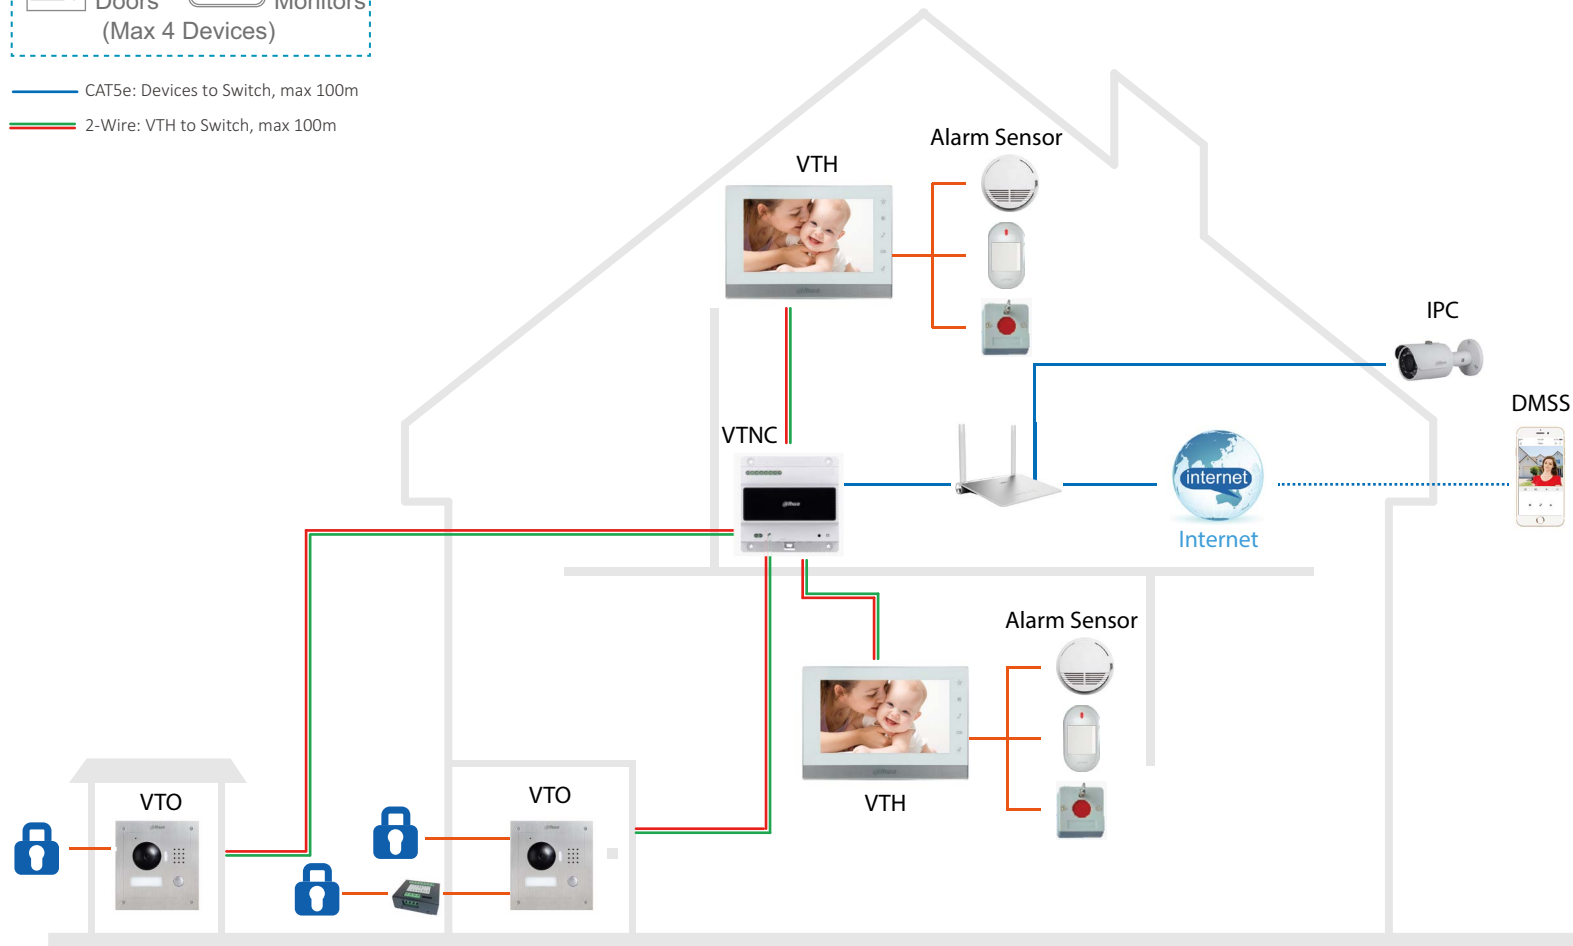

Video Intercom / Access Control / Alarm

Products and Solutions

> IP Villa Solution (1-Flat)

Our IP Villa Solution comes complete with a rich set of features such as remote intercom, door control, real-time video surveillance, and notifications pushed to your mobile phone. No matter where you are, no visitors or messages will be missed.

Remote Unlock

Alarm Integration

Video & Audio Messaging

IPC Surveillance

Recommended Products

VTO2202F-P

Villa Door Station
2MP CMOS, 160°
IP65, IK07

VTH2421FW-P

IP Indoor Monitor
7" Capacitive

— CAT5e: Devices to Switch, max 100m
 — 2-Wire: VTH to Switch, max 100m

➤ IP 2-Wire Villa Solution

This system uses two wires to transmit data signals and power. 2-wire indoor monitors access the Internet easily through a special converter. The system adapts to multiple wiring environments easily and enables all digital villa functions. Replace your existing analog villa system with the Dahua Villa Solution and create a complete IP world.

IPC Surveillance

Recommended Products

VTO2000A-2-S1

Villa Door Station
1.3MP CMOS
IP54, IK07

VTH1550CHW-2-S1

Indoor Monitor
7" Capacitive

Wi-Fi Villa Solution

The Wi-Fi Villa Solution integrates video intercom, remote control, real-time video surveillance, and intrusion detection into an all-in-one platform. Door stations, indoor monitors, alarm detectors, and smart lock work together through Wi-Fi and Dahua Airfly to create a wireless smart home system. Wi-Fi door stations can function as a doorbell and be remotely controlled with a smartphone.