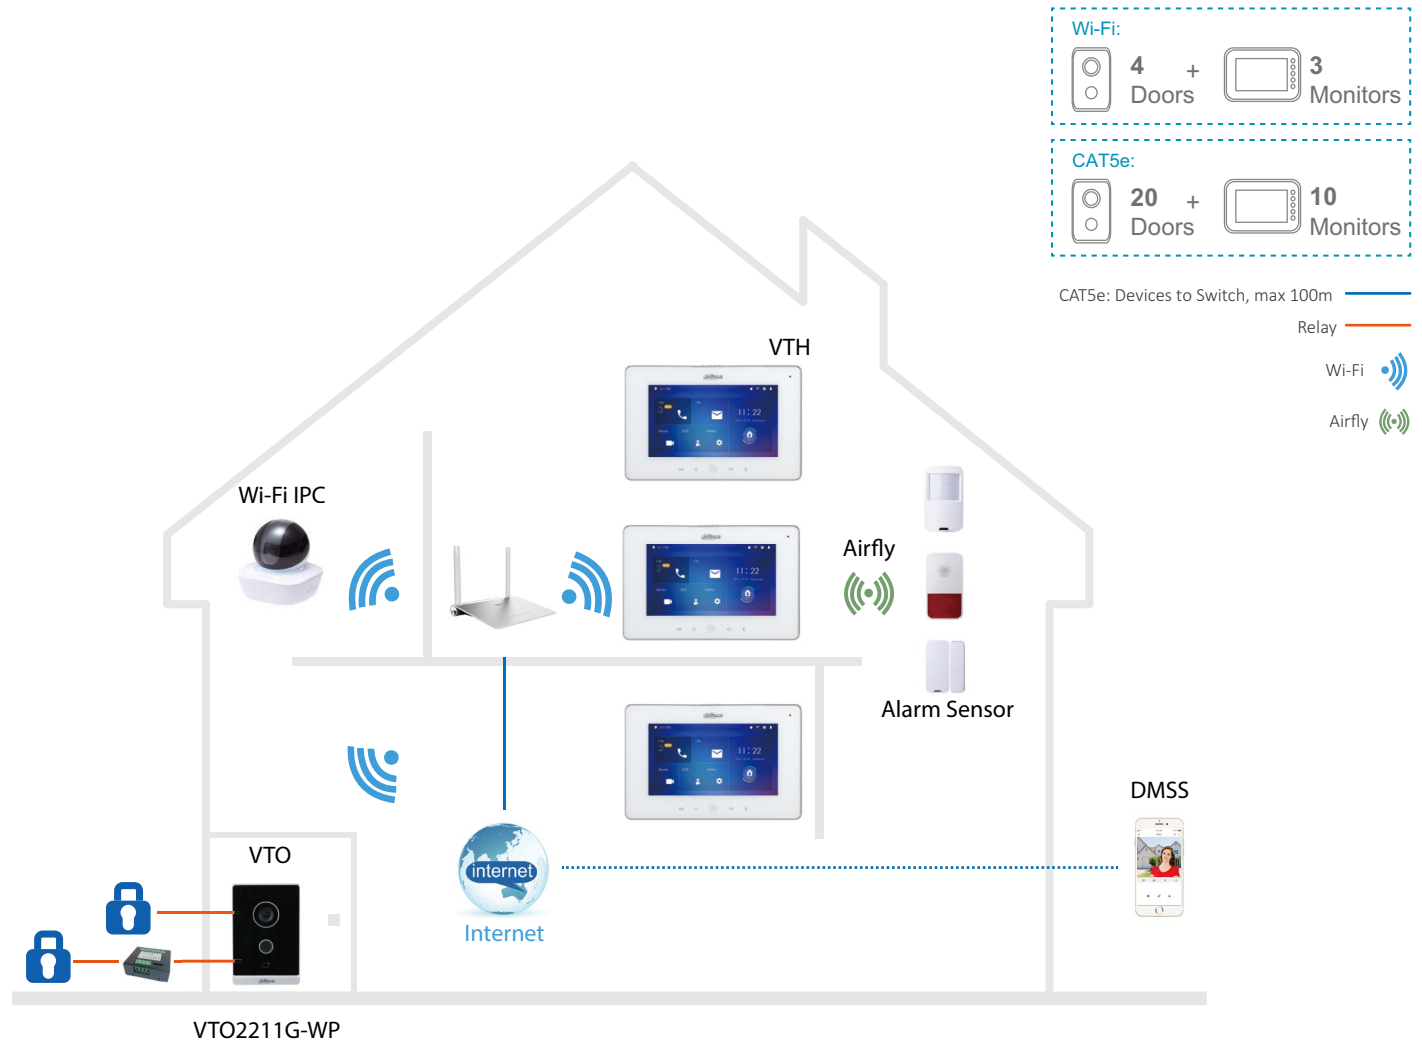

IP Indoor Monitor
7" Capacitive

— CAT5e: Devices to Switch, max 100m
 — 2-Wire: VTH to Switch, max 100m

➤ IP 2-Wire Villa Solution

This system uses two wires to transmit data signals and power. 2-wire indoor monitors access the Internet easily through a special converter. The system adapts to multiple wiring environments easily and enables all digital villa functions. Replace your existing analog villa system with the Dahua Villa Solution and create a complete IP world.

IPC Surveillance

Recommended Products

VTO2000A-2-S1

Villa Door Station
1.3MP CMOS
IP54, IK07

VTH1550CHW-2-S1

Indoor Monitor
7" Capacitive

Wi-Fi Villa Solution

The Wi-Fi Villa Solution integrates video intercom, remote control, real-time video surveillance, and intrusion detection into an all-in-one platform. Door stations, indoor monitors, alarm detectors, and smart lock work together through Wi-Fi and Dahua Airfly to create a wireless smart home system. Wi-Fi door stations can function as a doorbell and be remotely controlled with a smartphone.

Video & Audio Messaging

IPC Surveillance

Standard PoE

Recommended Products

VTO2211G-WP

Wi-Fi Villa Door Station
2MP CMOS
IP65

VTH5221D-S2

Wi-Fi Indoor Monitor
7" Capacitive, 1024x600

 RVV4: Devices to devices, max 50m

> Analog Villa Solution

The Analog Villa Solution provides an easy-to-install plug & play system that delivers high video quality and nearly zero video delay.

Features

Video & Audio Calls