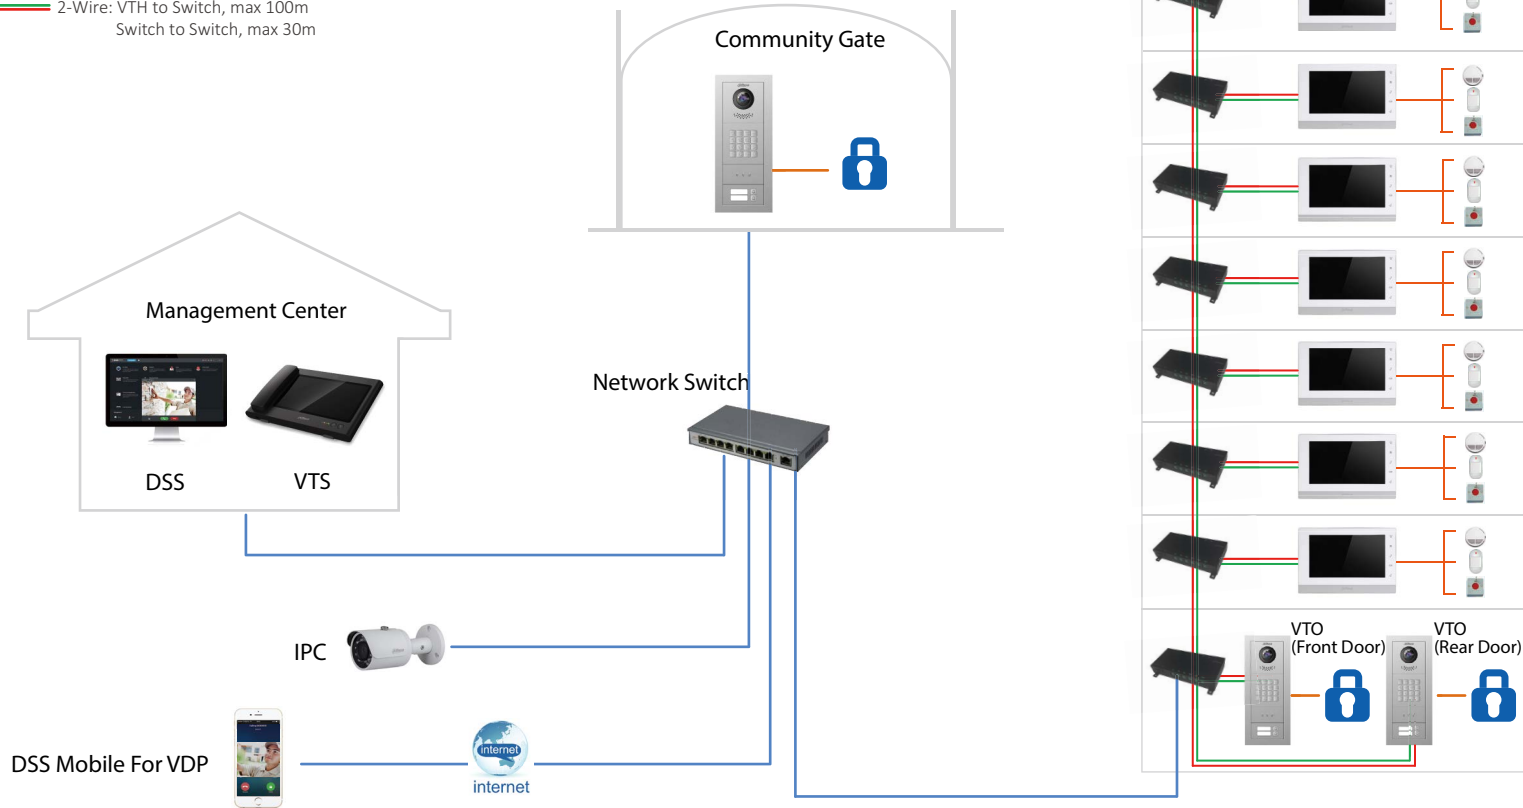

VTO4202F-MF
 Fingerprint module
 IP65,IK07

VTH2421FW-P
 IP Indoor Monitor
 7" Capacitive, 1024x600

➤ IP Apartment Solution

The IP Apartment Solution provides a large scale system with rich functionality such as video intercom, real-time video surveillance and intrusion detection. Various authentication methods (password, RFID card) provide maximum security. Management center calling capabilities as well as calling between residents provide a convenient environment for community management and resident convenience.

IPC Surveillance

Mobile Application

Recommended Products

VTO7541G

Unit Door Station
2MP COMS
Face & Fingerprint
IP66, IK07

VTH2421FW-P

IP Indoor Monitor
7" Capacitive, 1024x600

 **10** +  **200**
 Doors + Monitors
 (Per building)

 CAT5e: Devices to Switch, max 100m
 2-Wire: VTH to Switch, max 100m
 Switch to Switch, max 30m

> IP 2-Wire Apartment Solution

The IP 2-Wire Apartment Solution uses two wires to transmit data signals and power. 2-wire indoor monitors can access the Internet easily through a special converter. The system adapts to multiple wiring environments easily and enables all digital apartment functions. Replace your existing analog apartment system with the Dahua IP 2-Wire Apartment Solution and create a complete IP world.

IPC Surveillance

Recommended Products

 <p>VTO4202F-P Camera module 2MP 160° IP65, IK07</p>	 <p>VTO4202F-MB5 Five-button module IP65, IK07</p>	 <p>VTH5222CH-S1 2-Wire Indoor Monitor 7" Capacitive</p>	 <p>VTNS1006A-2 2-Wire Switch Connect max 6 indoor monitor with the 2-wire cable</p>
 <p>VTO4202F-MS Display module 3.0" STN IP65, IK07</p>	 <p>VTO4202F-MF Fingerprint module IP65, IK07</p>		